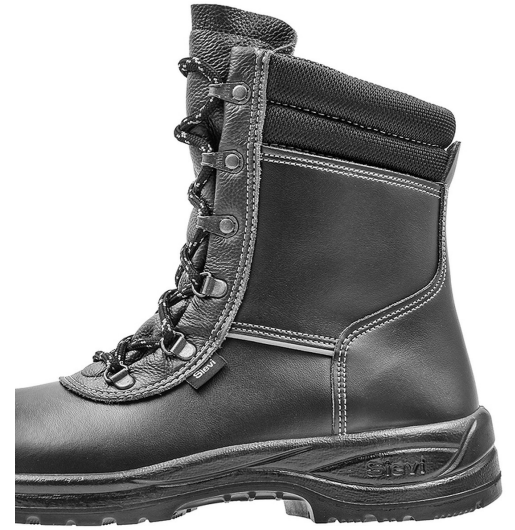

Solid IN XL+ S3

Size 39 - 47

Cookies

This website uses cookies to help enhance the user experience.

[Settings](#) [Accept](#)

Durable boots with steel toe caps and perforated resistant steel midsoles. Upper leather keeps its shape and is water-repellent. Reflectors on sides. Breathable 3D-dry® lining keeps the feet drier. Shaped felt insoles provide added comfort. The reversed zipper is durable and prevents dirt from accumulating on the zipper and footwear. Wide XL fit. Flexible FlexStep® sole that is anti-slip even in sub-zero temperatures.