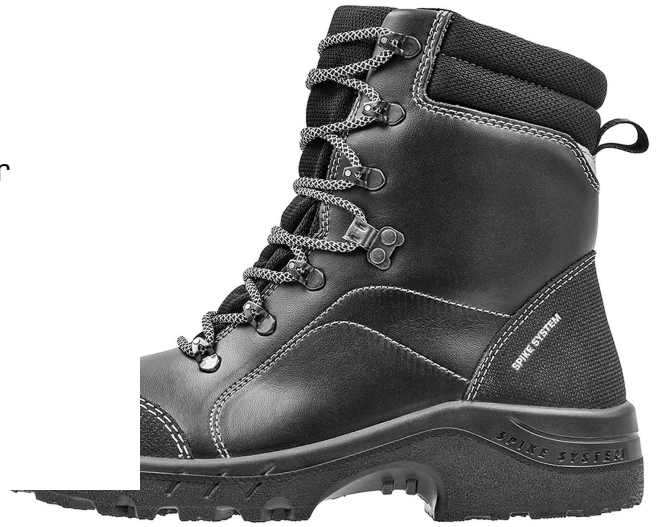

Cookies

This website uses cookies to help enhance the user experience.

Upper material	PU coated leather
Lace length	160 cm

Never lose your footing with the Sievi Spike. The redesigned patented integrated spike mechanism that allows the user to simply twist the spikes in and out without taking the shoes off. The new Sievi Spike is considerably lighter, more flexible and easier to use than its predecessor, making it the perfect safety shoe for slippery conditions.