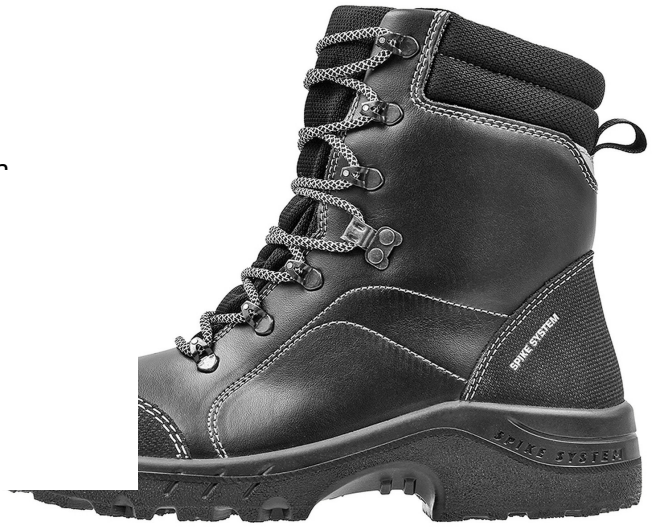

# Cookies

This website uses cookies to help enhance the user experience.

Settings

Sole material	Single Density PU
Upper material	PU coated leather
Lace length	160 cm

Never lose your footing with the Sievi Spike. The sole structure of Sievi Spike features a completely redesigned patented integrated spike mechanism that allows the user to simply twist the spikes in and out without taking the shoes off. The new Sievi Spike is considerably lighter, more flexible and easier to use than its predecessor, making it the perfect safety shoe for slippery conditions.