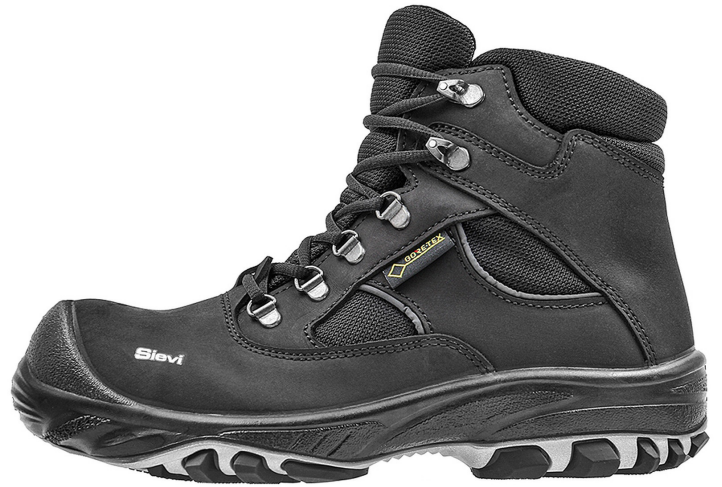

GT 2+ S3

Size	35 - 38
Product code	43-52833-312-82M
Safety class	EN ISO 20345: S3 SRC WR
Toecap	Composite
Penetration Resistant Midsole	Steel
Sole material	Double density PU/TPU
Upper material	Nubuck, Textile
Lace length	120 cm

GORE-TEX® lining is still a unique lining material on the market; it allows the feet to breathe while keeping the moisture outside the shoes. Sievi GORE-TEX® Performance Comfort shoes are ideal for extremely changeable and moist conditions.