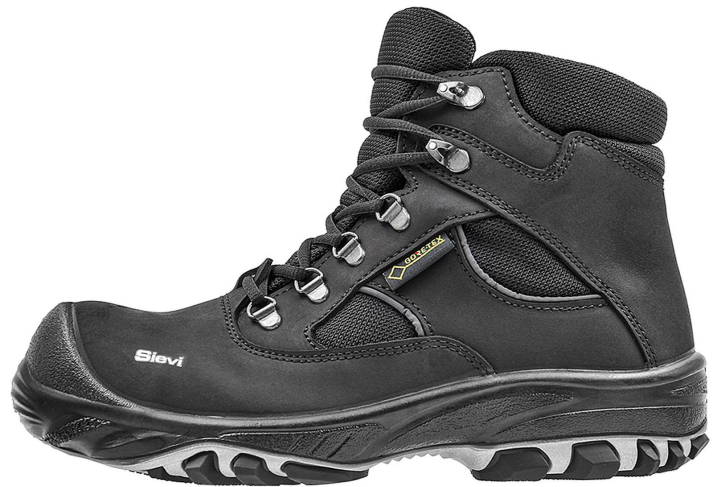

## GT 2+ S3

Size	35 - 38
Product code	43-52833-312-82M
Safety class	EN ISO 20345: S3 SRC WR
Toecap	Composite
Penetration Resistant Midsole	Steel
Sole material	Double density PU/TPU
Upper material	Nubuck, Textile
Lace length	120 cm

GORE-TEX lining is still a unique lining material on the market; it allows the feet to breathe while keeping the moisture outside the shoes. Sievi GORE-TEX Performance Comfort shoes are ideal for extremely changeable and moist conditions.