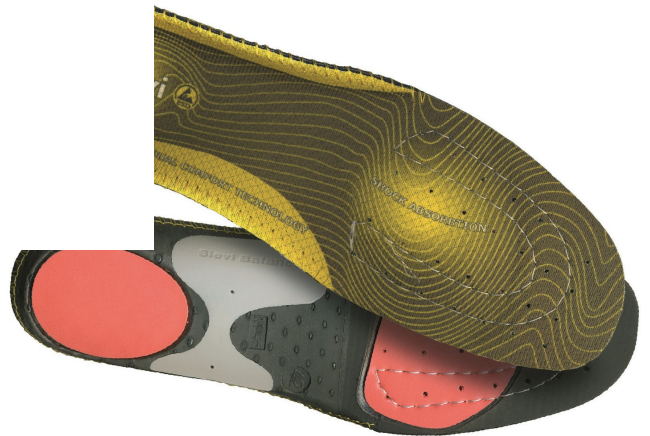

Cookies

This website uses cookies to help enhance the user experience.

Settings

Accept

Dual Comfort Plus insoles are constructed of a pleasant surface material, a breathable and quickly-drying mid-layer as well as a shock-absorbent EVA bottom layer. The PORON® shock-absorption cushions at the heel and ball-of-foot reduce external shocks. The insole also benefits from a SieviBalance® arch for added rotational rigidity. Antistatic and ESD approved. Hand wash.

Size	Product	GTIN
35	00-99534-002-00H	6438157049933
36	00-99534-002-00H	6438157049940
37	00-99534-002-00H	6438157049957
38	00-99534-002-00H	6438157049964
39	00-99534-003-00H	6438157049971
40	00-99534-003-00H	6438157049988
41	00-99534-003-00H	6438157049995
42	00-99534-003-00H	6438157050007
43	00-99534-003-00H	6438157050014
44	00-99534-003-00H	6438157050021
45	00-99534-003-00H	6438157050038
46	00-99534-003-00H	6438157050045
47	00-99534-003-00H	6438157050052
48	00-99534-003-00H	6438157050069