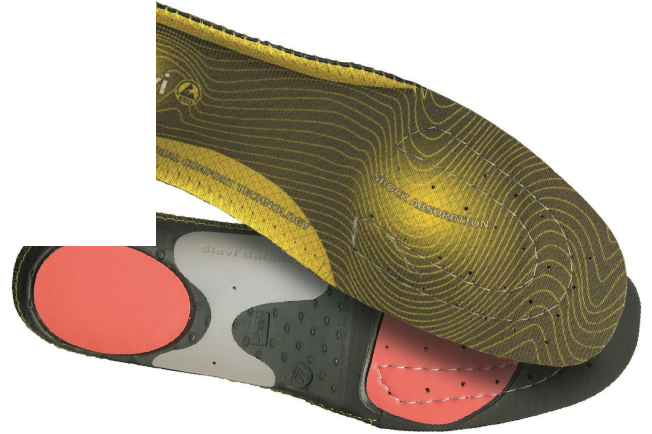

Cookies

This website uses cookies to help enhance the user experience.

Dual Comfort Plus insoles are constructed of a pleasant surface material, a breathable and quickly-drying mid-layer as well as a shock-absorbent EVA bottom layer. The PORON® shock-absorption cushions at the heel and ball-of-foot reduce external shocks. The insole also benefits from a SieviBalance® arch for added rotational rigidity. Antistatic and ESD approved. Hand wash.

Size	Product	GTIN
35	00-99534-002-00H	6438157049933
36	00-99534-002-00H	6438157049940
37	00-99534-002-00H	6438157049957
38	00-99534-002-00H	6438157049964
39	00-99534-003-00H	6438157049971
40	00-99534-003-00H	6438157049988
41	00-99534-003-00H	6438157049995
42	00-99534-003-00H	6438157050007
43	00-99534-003-00H	6438157050014
44	00-99534-003-00H	6438157050021
45	00-99534-003-00H	6438157050038
46	00-99534-003-00H	6438157050045
47	00-99534-003-00H	6438157050052
48	00-99534-003-00H	6438157050069